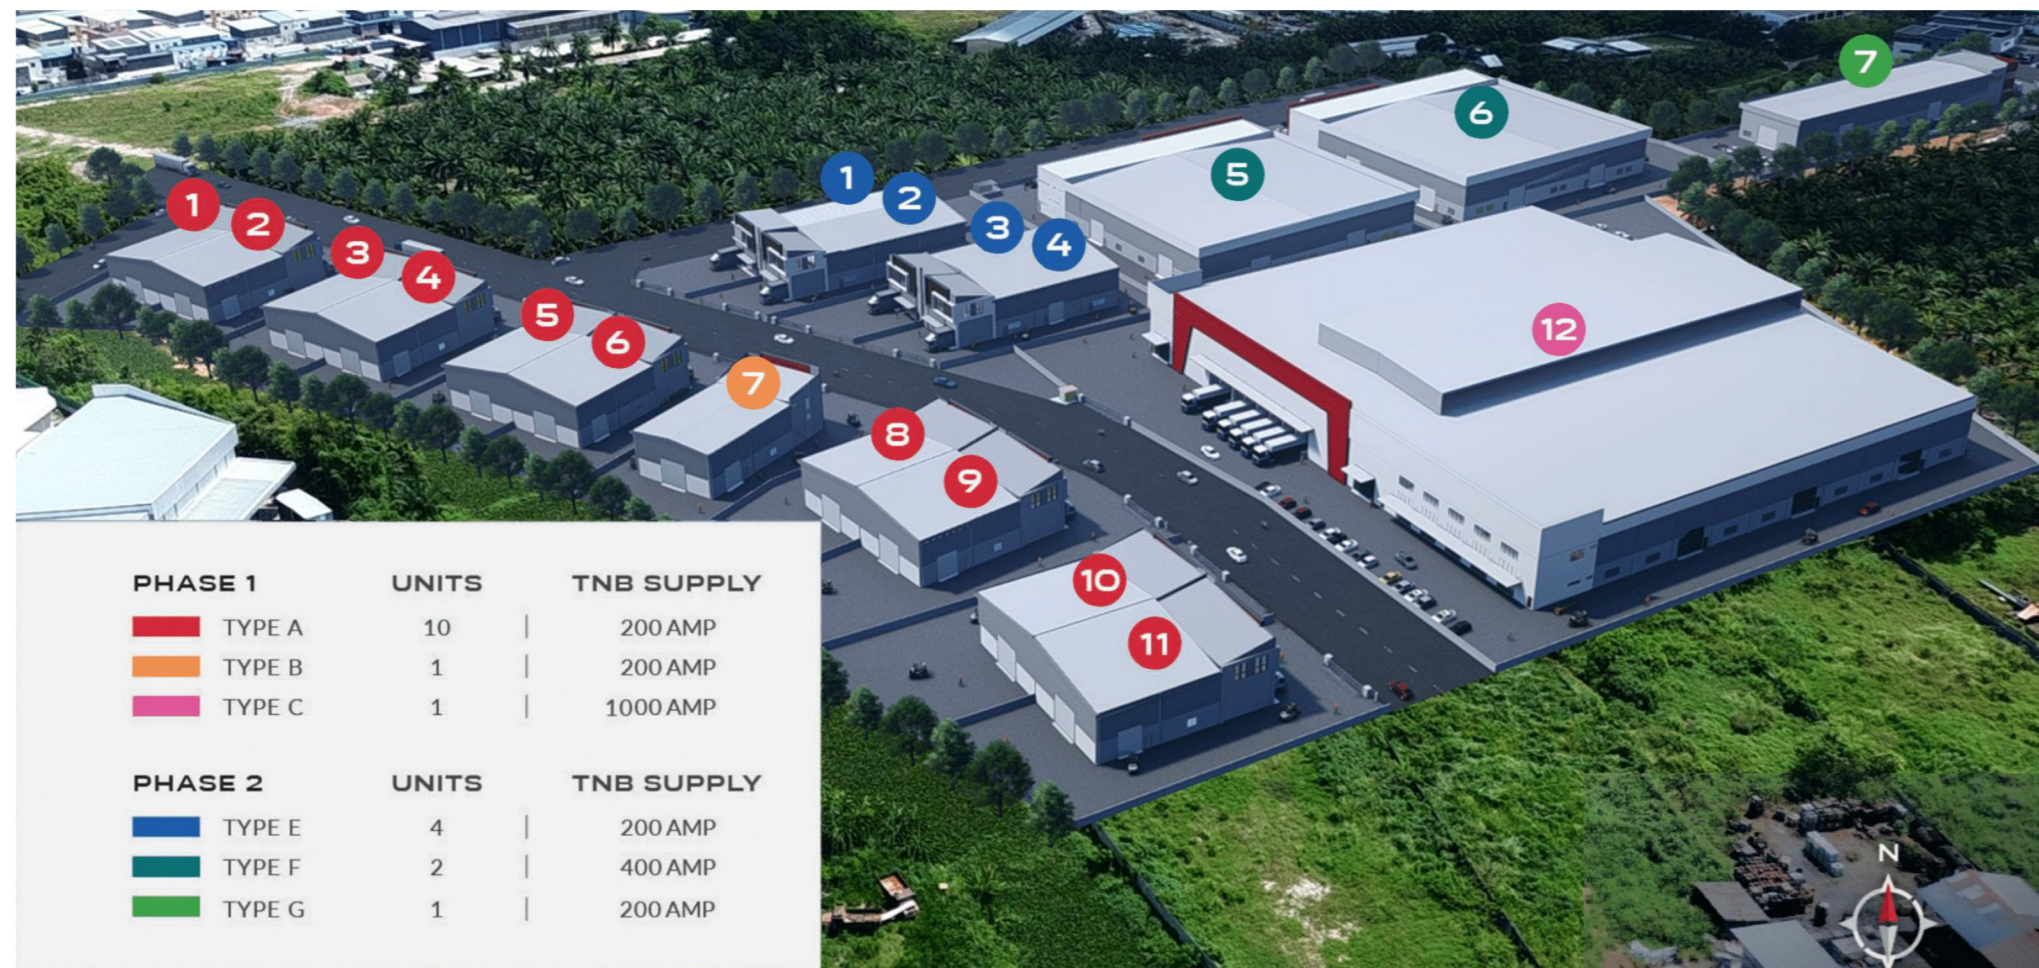

M21 Industrial Park

Bukit Minyak

Land Size

±5.31 Acre

Total Built-up Area

±137,340 SQFT

 **e-Brochure**

Scan for further details

 Location - 5.309381, 100.460542

Features

400 AMP Power Supply

50 ft Onwards

2 Tones/m²

40 ft Ceiling Height

28 ft Side Lane